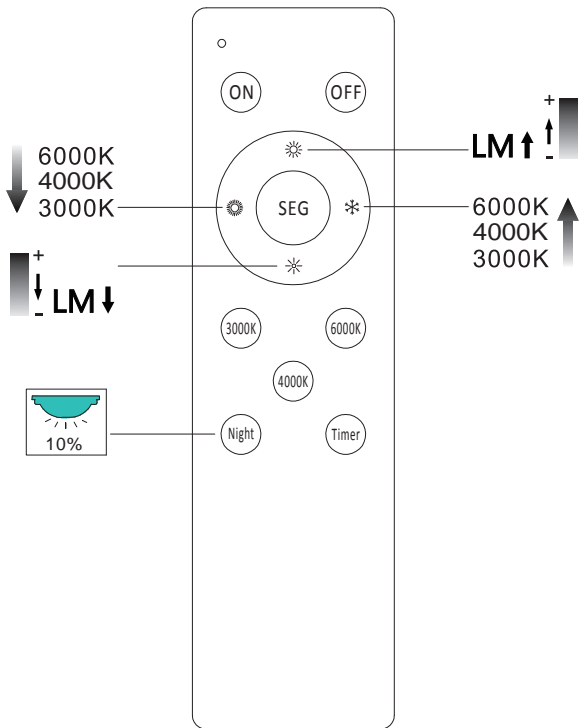

GLOBO

LIGHTING

www.globo-lighting.com

15229D4

5

Battery: 2*AAA(incl.)

Frequency Bandwidth	Maximal radiation transmitting power
2407MHz-2477MHz	6dBm

GLOBO Handels GmbH
Gewerbstrasse 3
A-9184 Sankt Peter
Austria

OFF

GLOBO
LIGHTING
www.globo-lighting.com
15229D4

- incl. 3 LIGHT STEPS 3000 K
- 5000 K - 6500 K
- 3000 K - 6500 K
- night light
- many steps
- colour fixing
- memory function
- many light steps

GLOBO Handels GmbH
Gewerbstrasse 3
A-9184 Sankt Peter Austria