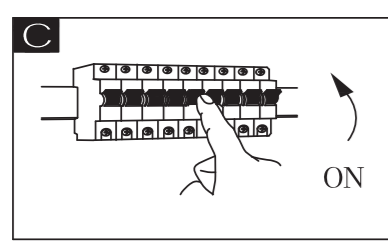

OFF

GLOBO
LIGHTING
www.globo-lighting.com
15229D4