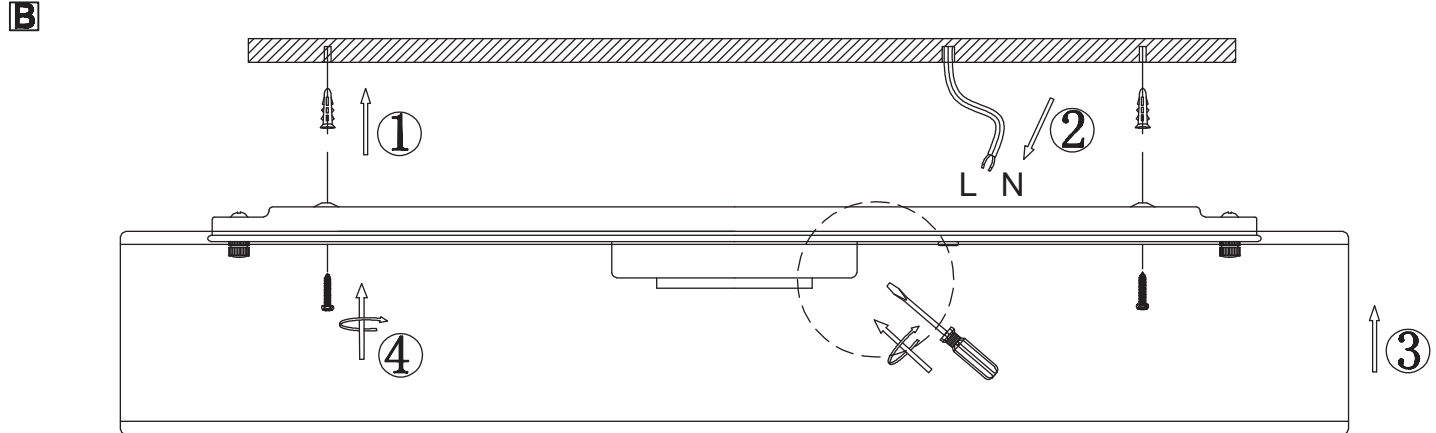

GLOBO

LIGHTING

www.globo-lighting.com

15229D4