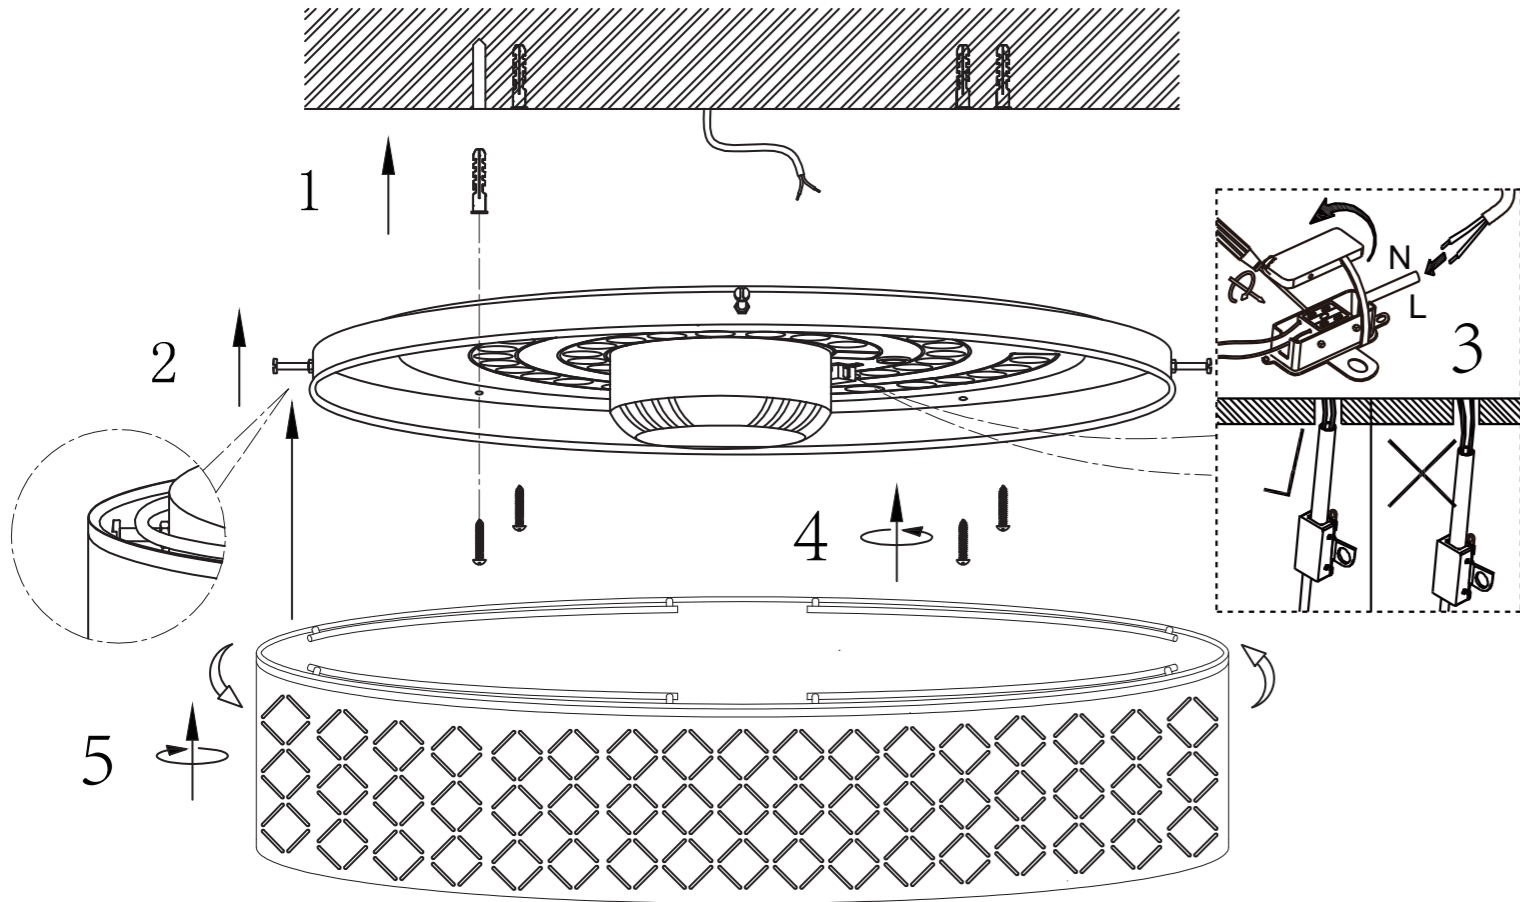

OFF

GLOBO
LIGHTING
www.globo-lighting.com
15229D4