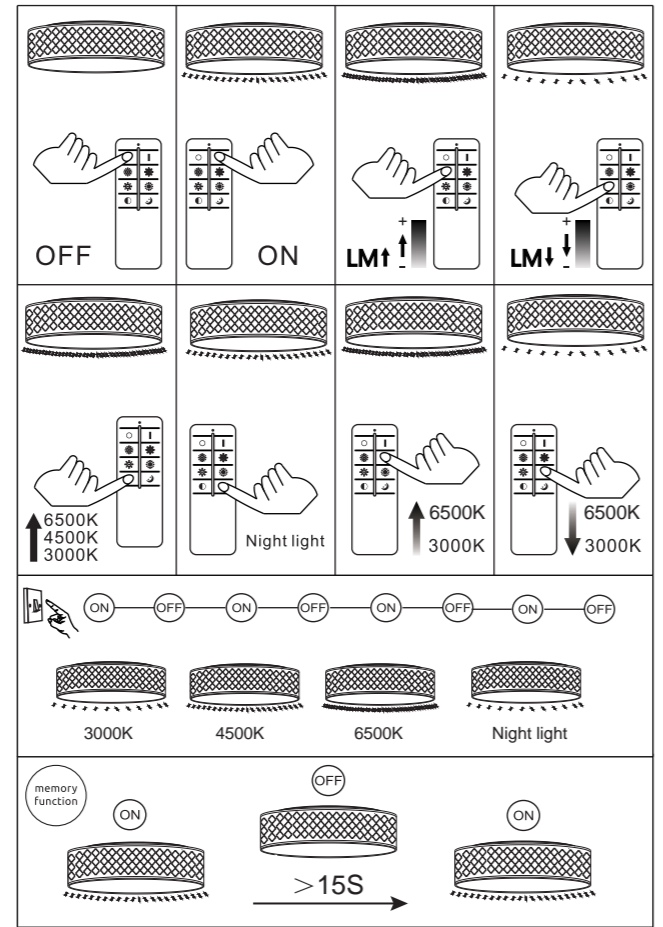

GLOBO

LIGHTING

www.globo-lighting.com

15229D4

5

Battery: 2*AAA(incl.)

Frequency Bandwidth	Maximal radiation transmitting power
2407MHz-2477MHz	6dBm

GLOBO Handels GmbH
Gewerbstrasse 3
A-9184 Sankt Peter
Austria

OFF

GLOBO
LIGHTING
www.globo-lighting.com
15229D4

- incl. 3 LIGHT STEPS 3000 K
- 5000 K - 6500 K
- 3000 K - 6500 K
- night light
- many steps
- colour fixing
- memory function
- many light steps

GLOBO Handels GmbH
Gewerbstrasse 3
A-9184 Sankt Peter Austria