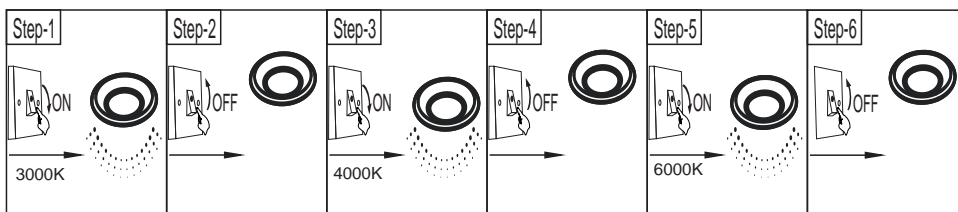

GLOBO Handels GmbH
Gewerbstrasse 3
A-9184 Sankt Peter
Austria