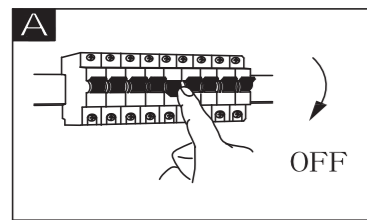

OFF

GLOBO
LIGHTING
www.globo-lighting.com
15229D4

- incl. 3 LIGHT STEPS 3000 K
- 5000 K - 6500 K
- 3000 K - 6500 K
- night light
- many steps
- colour fixing
- memory function
- many light steps

GLOBO Handels GmbH
Gewerbstrasse 3
A-9184 Sankt Peter Austria